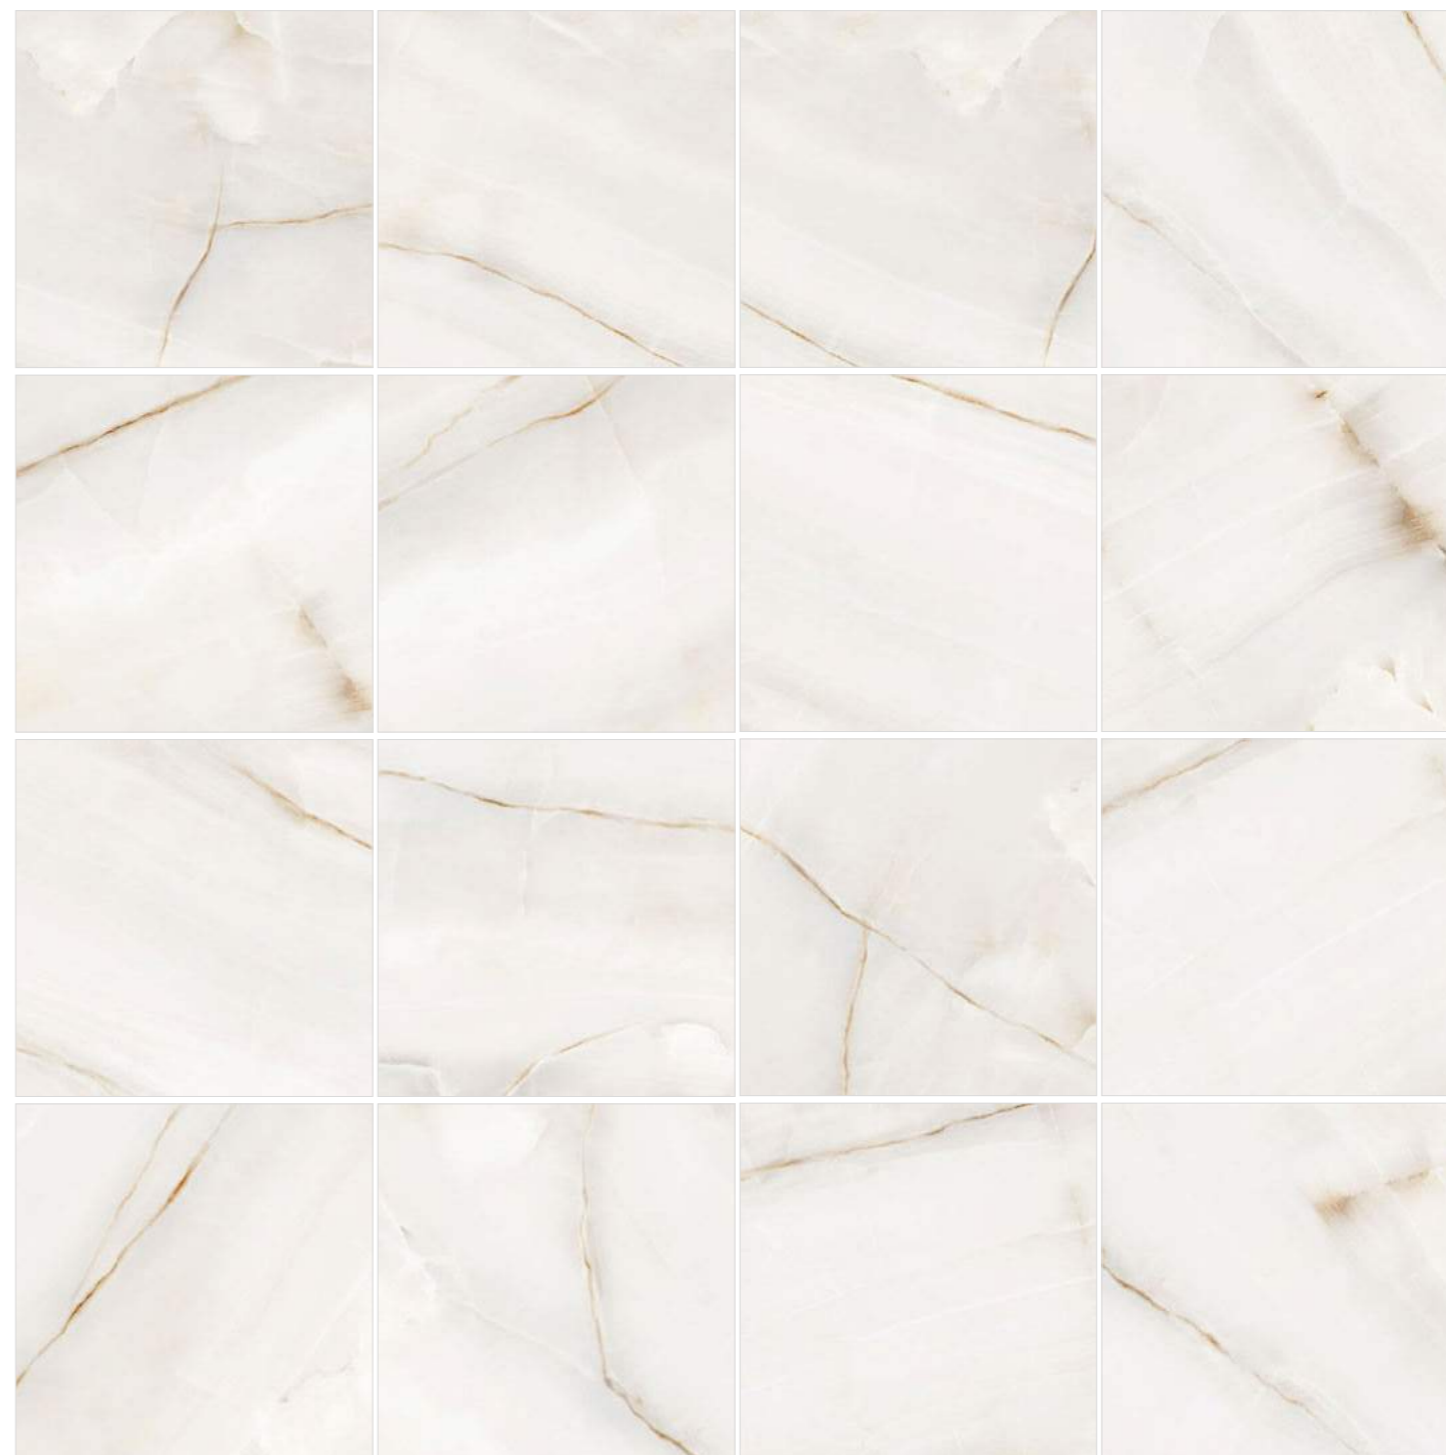

Onyx Smoke Light 6060OSM00P | Керамогранит 600x600